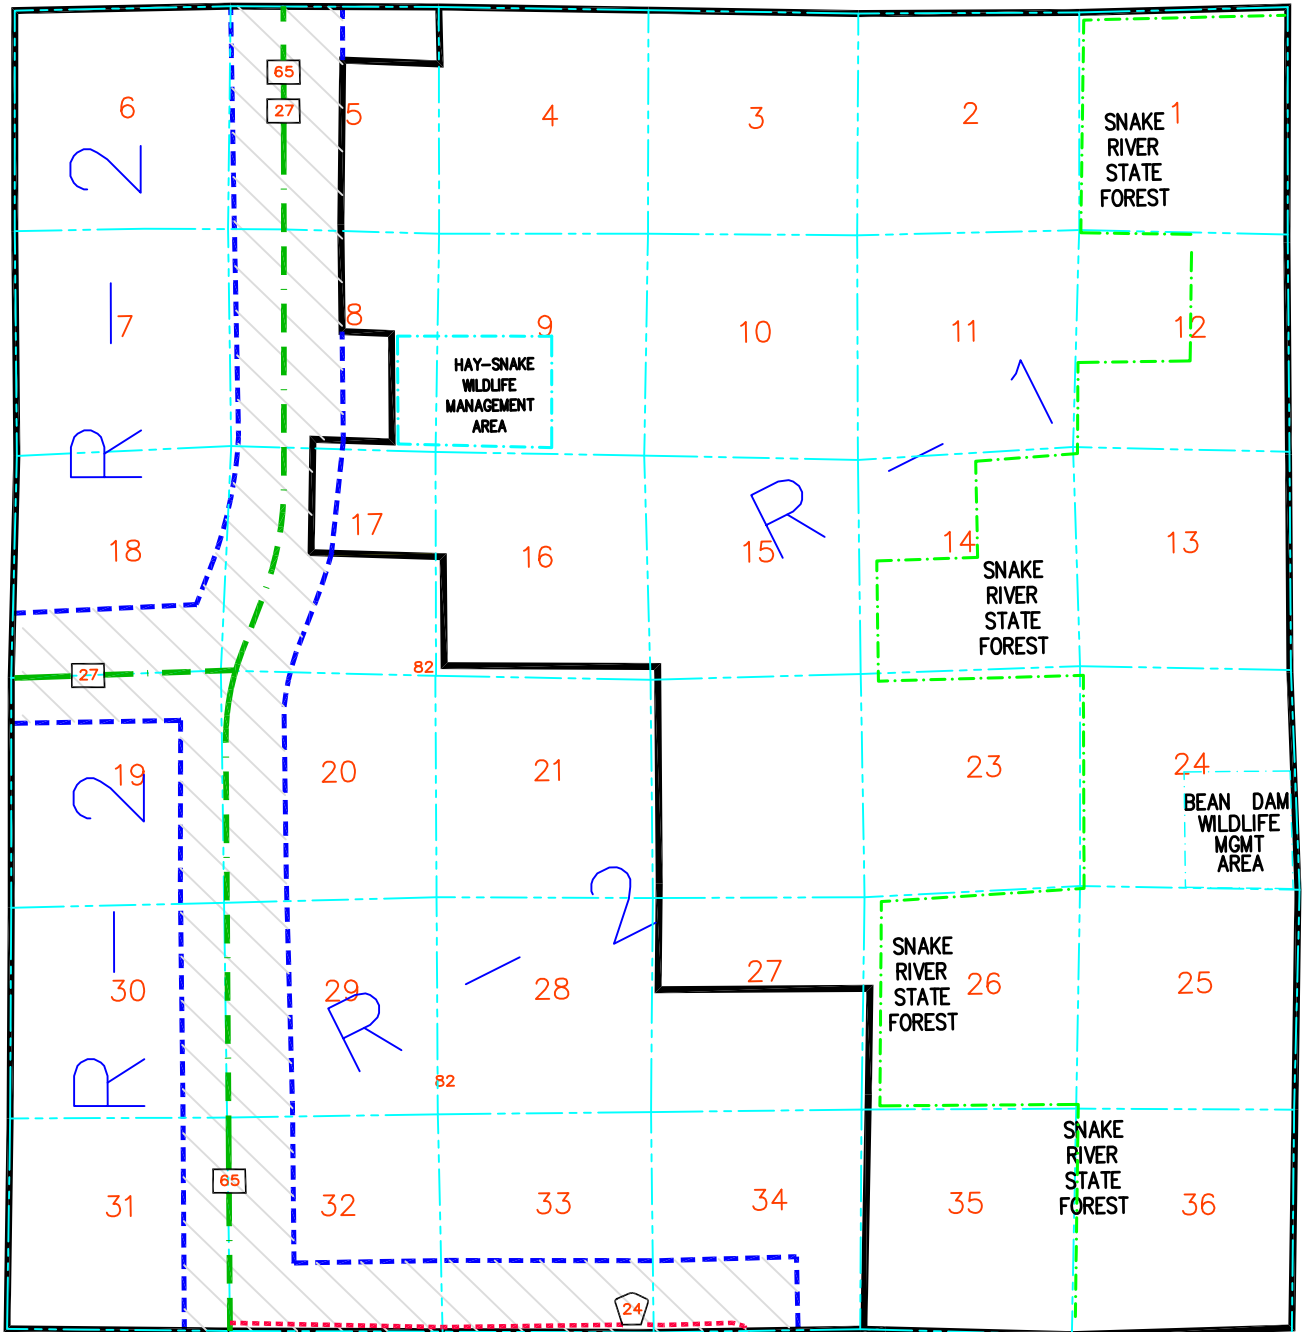

# FORD TOWNSHIP ZONING MAP FEBRUARY, 2011

MAP: BY ALAN HANCOCK

DENOTES COMMERCIAL OVERLAY DISTRICT