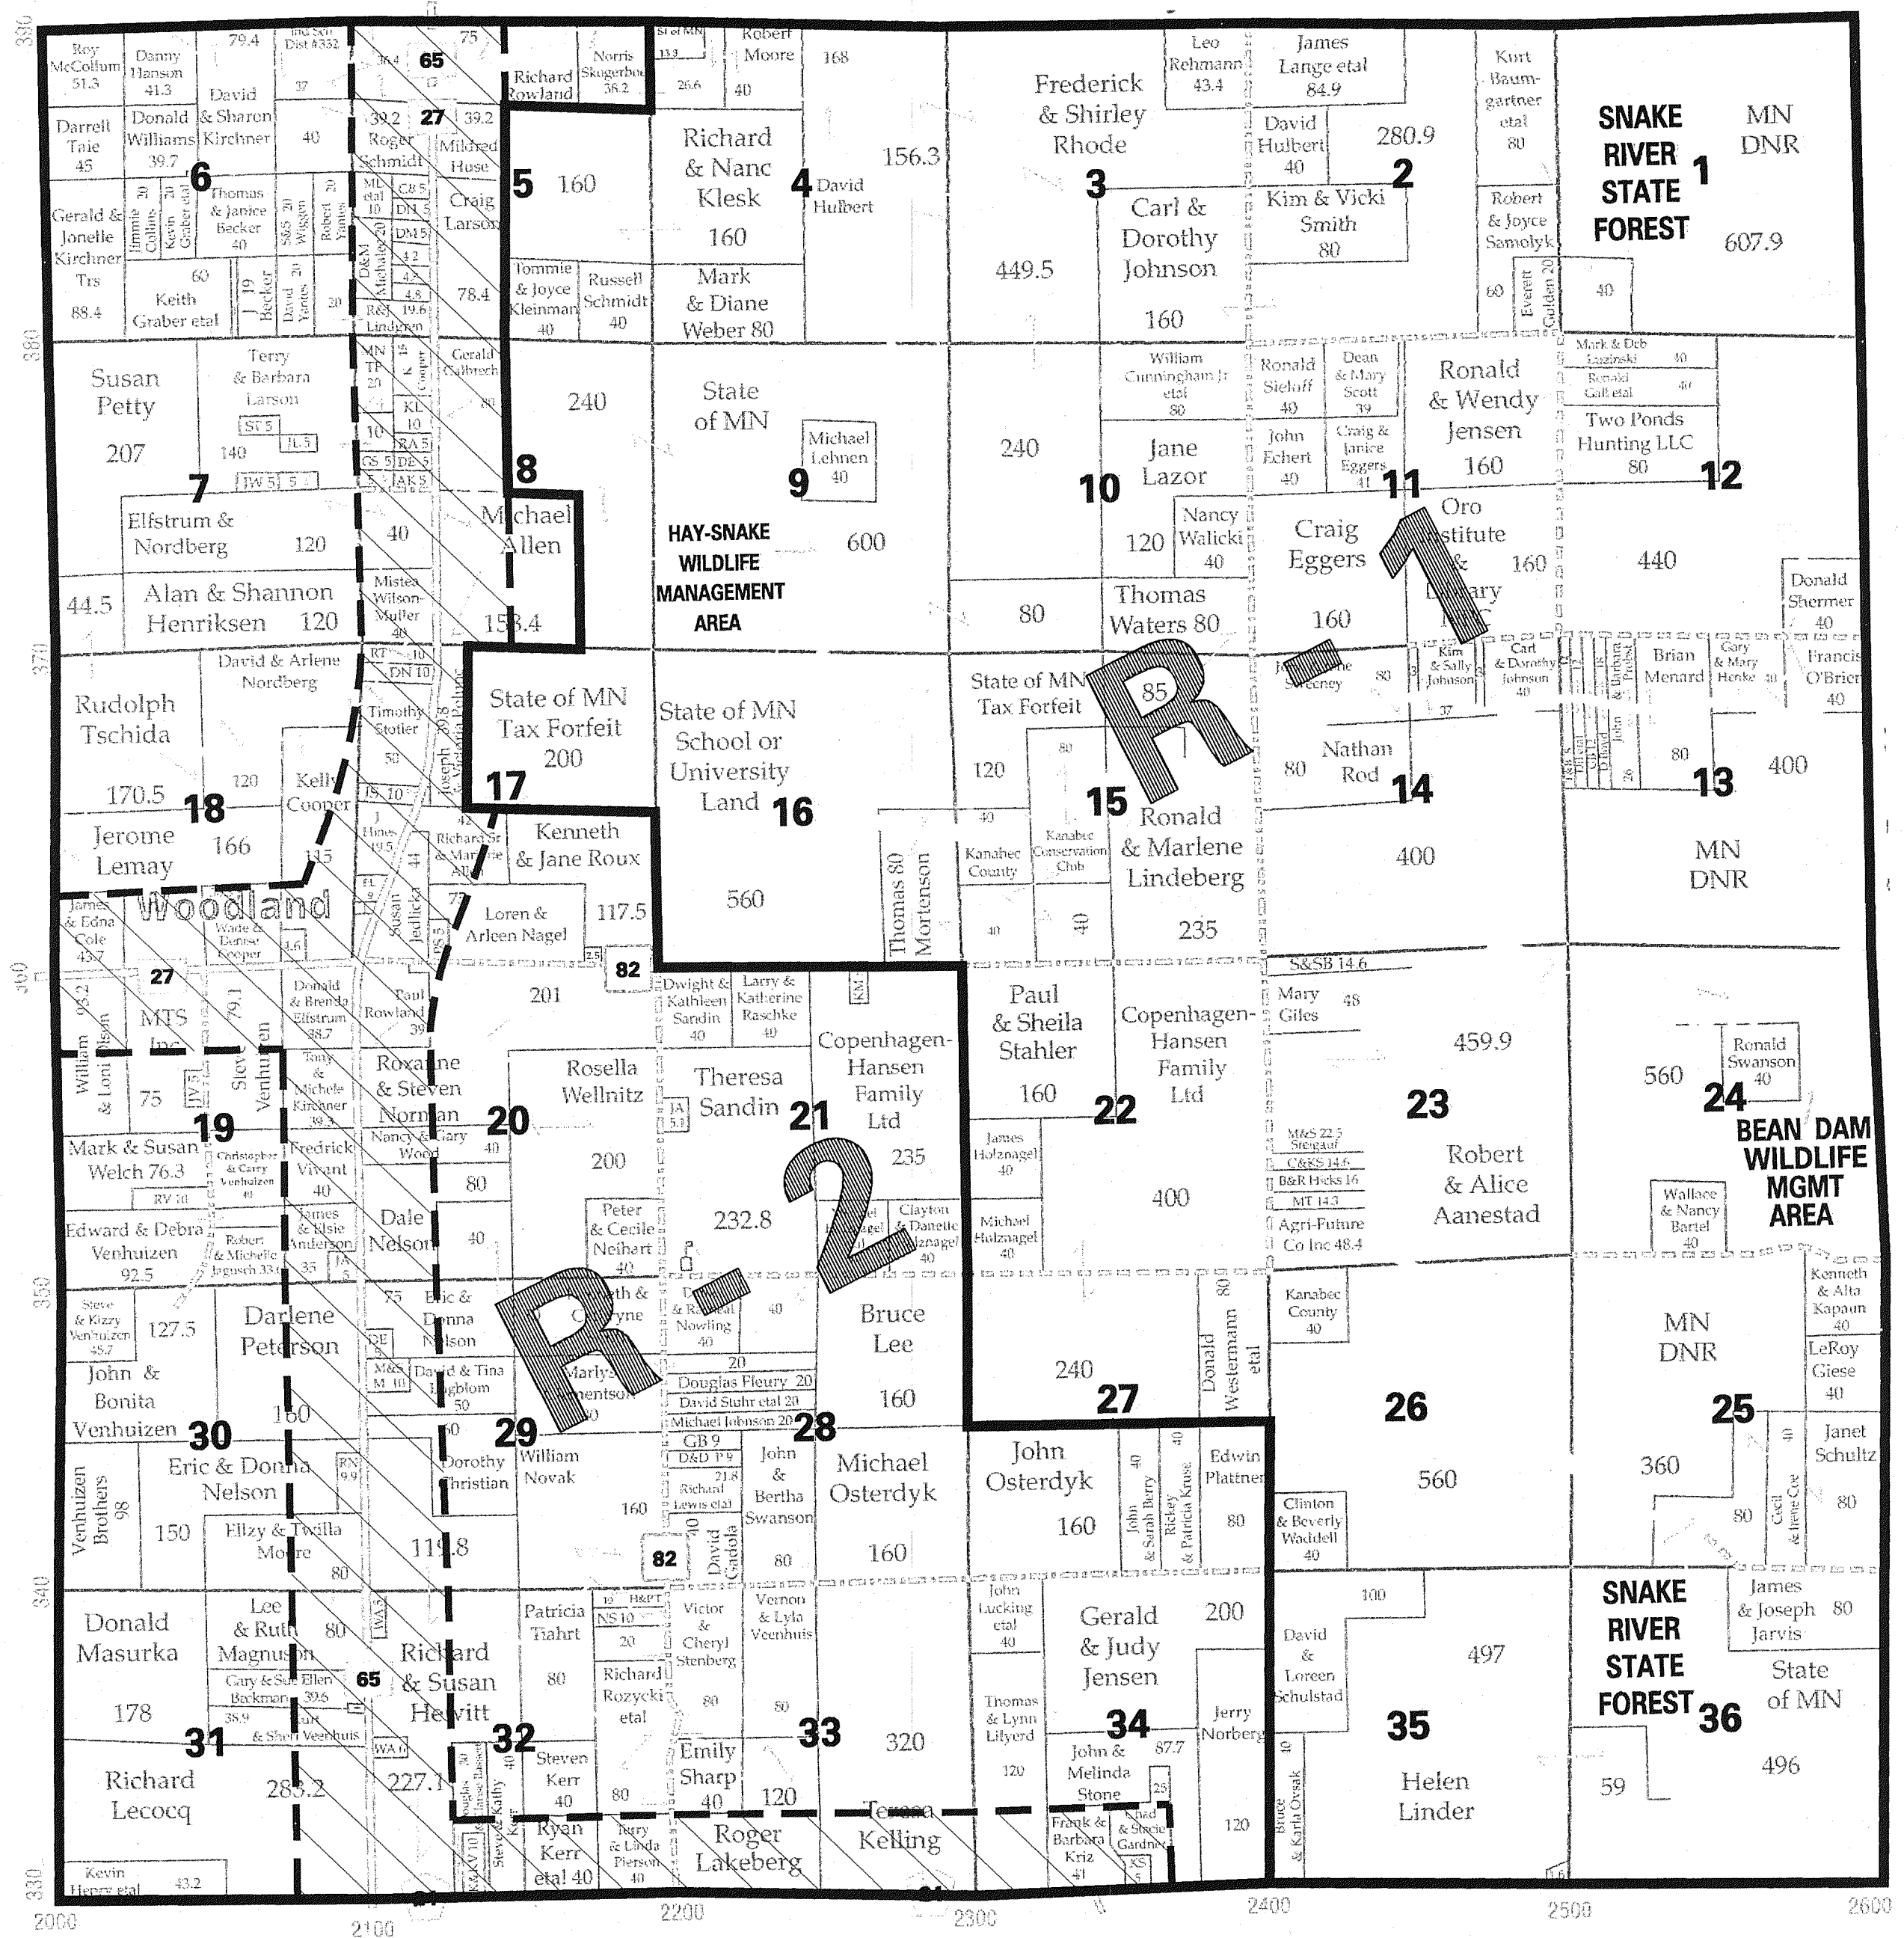

FORD TOWNSHIP ZONING MAP

OCTOBER, 2008

DENOTES COMMERCIAL OVERLAY DISTRICT